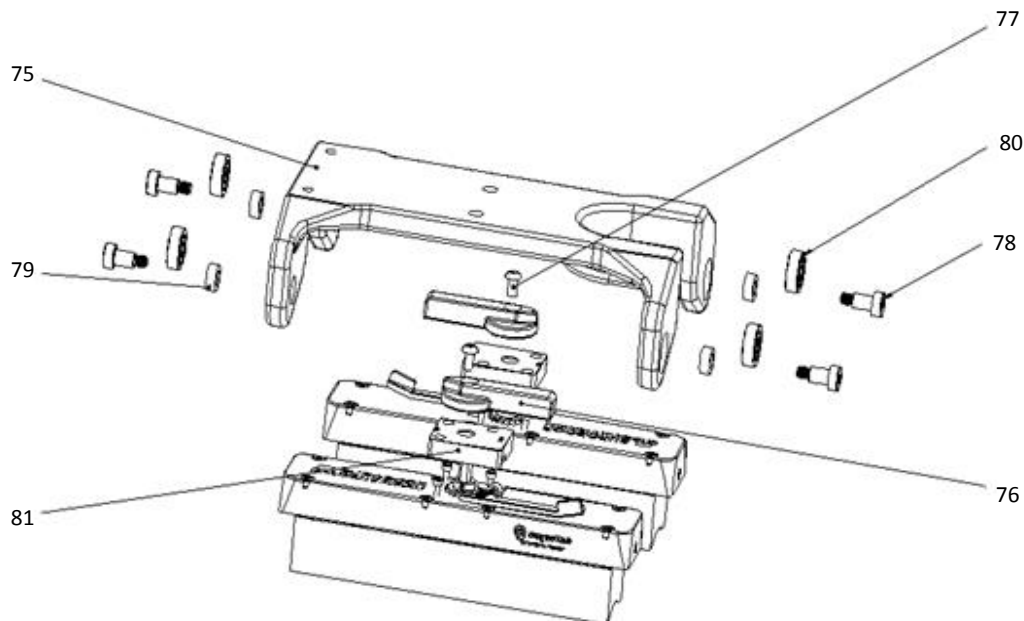

49	020.0081	End screw M6x16
50	020.0077	End Plate
51	030E.5051	Spring washer
52	030E.5052	Frame
53	020.0056/S	Setting Screw M5x6
54	020.0046	Motor cable complete
55	030E.5055	Coupling nut angle
56	030E.5056	Ring $\phi 28 \times \phi 34.5 \times 0.2\text{mm}$
57	020.0061/X	Capstan Hub Assembly
58	030E.5058	arm for capstan
59-61	030E.5060	Grounding set
62A	020.0036	Main cable
62B	020.0031	Coupling nut PG11 (main cable)
63-64	020.0037	Cable clamp set
65	020.0017	Fuse F2A
66	020.0001/3	Control Unit
67	020.0008	Capacitor
68	020.0146	Screw SSM6x25
69-70	020.0111	Washer
71	PP.30/1ET	Panel plate ECO-TUBE.30
73	030E.0091/Y	Motor switch (5-pin) 220-240V YELLOW
	030E.0092/Y	Motor switch (5-pin) 110V YELLOW
74	8000995	Magnet base ECO-TUBE.30 complete
		<i>Consisting of the following parts:</i>
75	3001234	Magnetic Base Frame
76	3001235	Magnet Handle Kit
77	180165	M5x8 Button Head
78	1801027	Shoulder Bolt, Mounting
79	1801028	Bushing, Brass
80	180158	Bearing
81	600244	Ratchet cover Red
82	8000996	Magnet array complete (incl. 76 & 77)