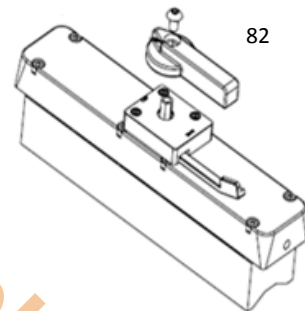

49	020.0081	End screw M6x16
50	020.0077	End Plate
51	030E.5051	Spring washer
52	030E.5052	Frame
53	020.0056/S	Setting Screw M5x6
54	020.0046	Motor cable complete
55	030E.5055	Coupling nut angle
56	030E.5056	Ring $\phi 28 \times \phi 34.5 \times 0.2\text{mm}$
57	020.0061/X	Capstan Hub Assembly
58	030E.5058	arm for capstan
59-61	030E.5060	Grounding set
62A	020.0036	Main cable
62B	020.0031	Coupling nut PG11 (main cable)
63-64	020.0037	Cable clamp set
65	020.0017	Fuse F2A
66	020.0001/3	Control Unit
67	020.0008	Capacitor
68	020.0146	Screw SSM6x25
69-70	020.0111	Washer
71	PP.30/1ET	Panel plate ECO-TUBE.30
73	030E.0091/Y	Motor switch (5-pin) 220-240V YELLOW
	030E.0092/Y	Motor switch (5-pin) 110V YELLOW
74	8000995	Magnet base ECO-TUBE.30 complete
		<i>Consisting of the following parts:</i>
75	3001234	Magnetic Base Frame
76	3001235	Magnet Handle Kit
77	180165	M5x8 Button Head
78	1801027	Shoulder Bolt, Mounting
79	1801028	Bushing, Brass
80	180158	Bearing
81	600244	Ratchet cover Red
82	8000996	Magnet array complete (incl. 76 & 77)