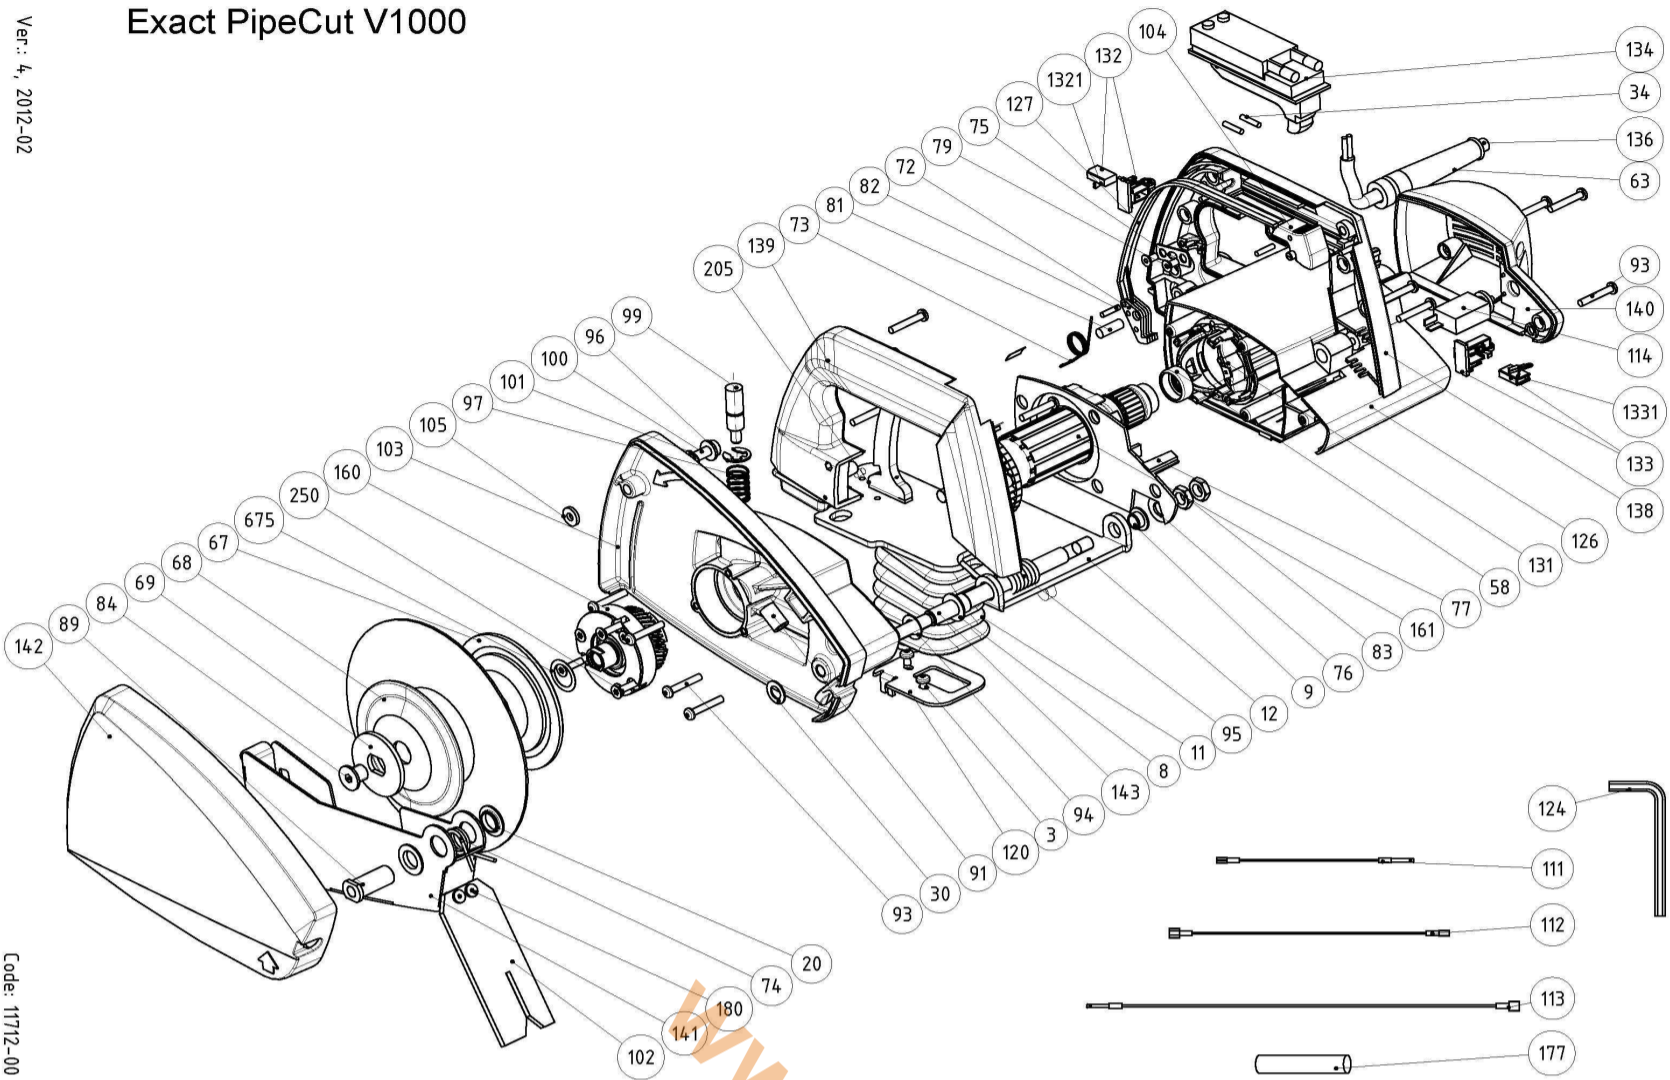

Exact PipeCut V1000

Ver.: 4, 2012-02

Code: 11712-00

Exact PipeCut V1000

Ver.: 2, 2011-11, sheet 2/2

Code: 11712-00