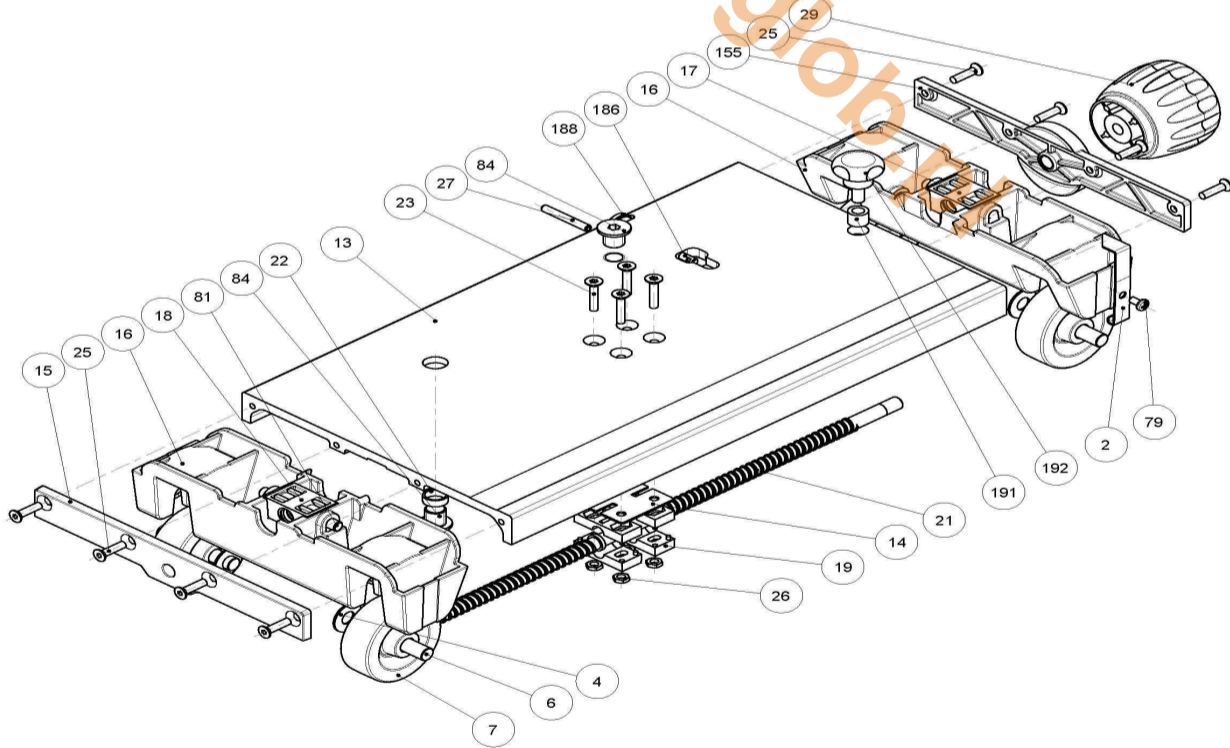

Exact PipeCut V1000

Ver.: 4, 2012-02

Code: 11712-00

Exact PipeCut V1000

Ver.: 2, 2011-11, sheet 2/2

Code: 11712-00