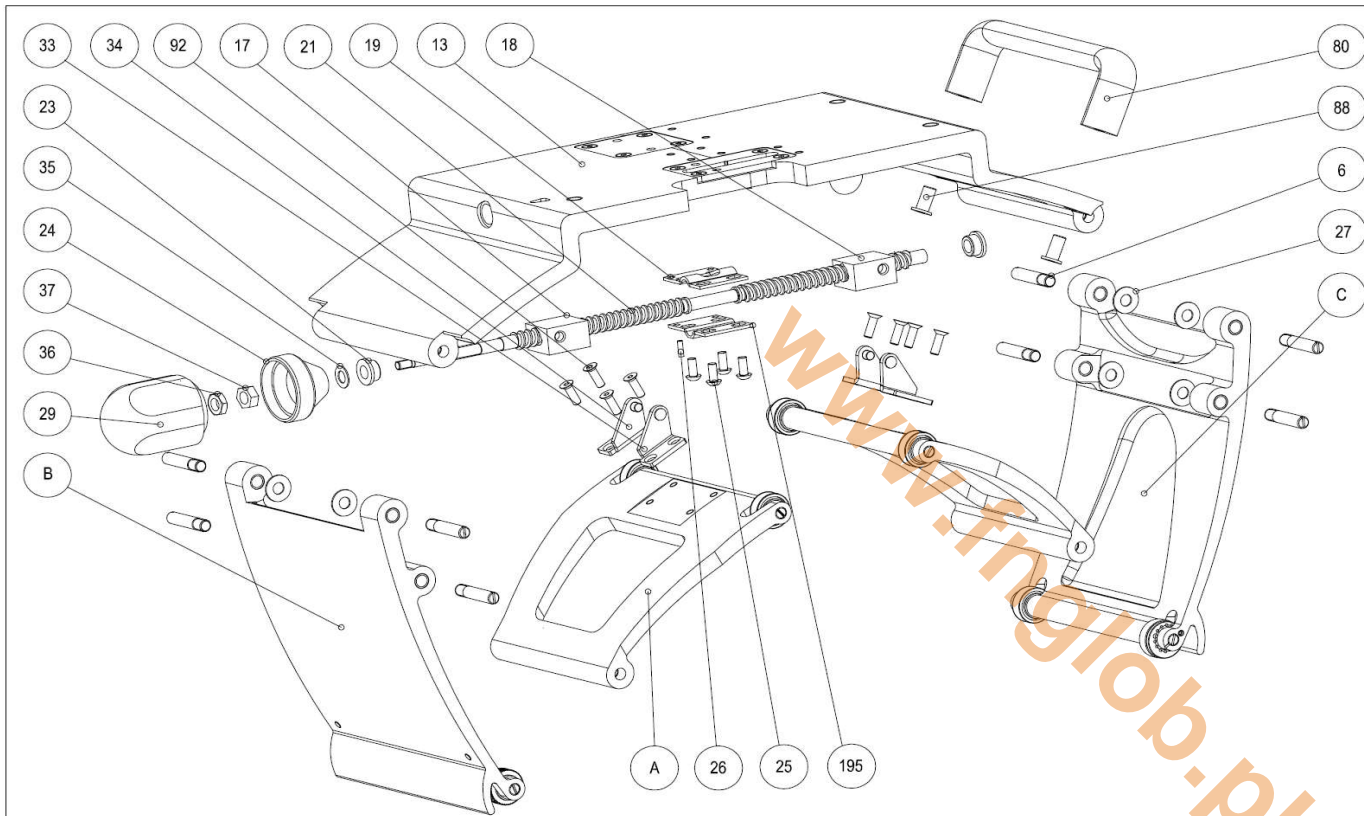

exact

Pipe Cut 360 PS

Service drawing and spare part list

Code: 15531-00

A

B

C

1441

1445