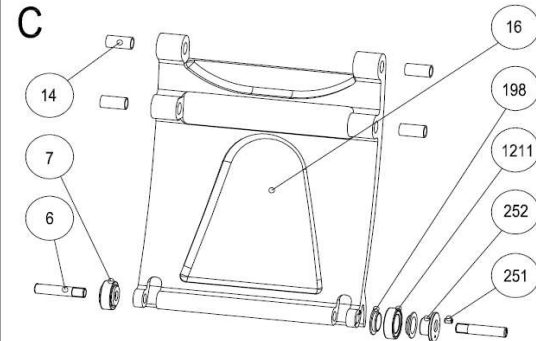

exact

Pipe Cut 360 PS

Service drawing and spare part list

Code: 15531-00

A

B

C

1441