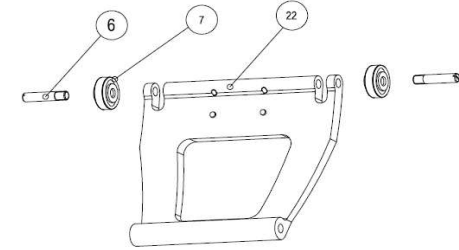

exact

Pipe Cut 360 PS

Service drawing and spare part list

Code: 15531-00

A

B

C

1441