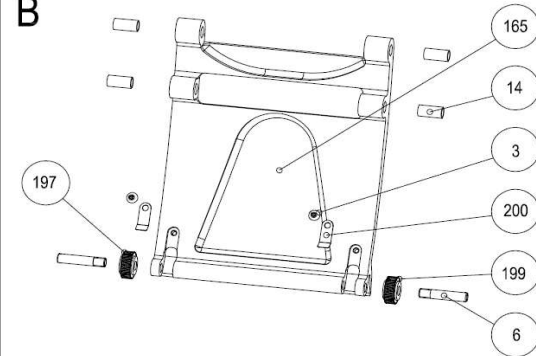

exact

Pipe Cut 360 PS

Service drawing and spare part list

Code: 15531-00

A

B

C

1441