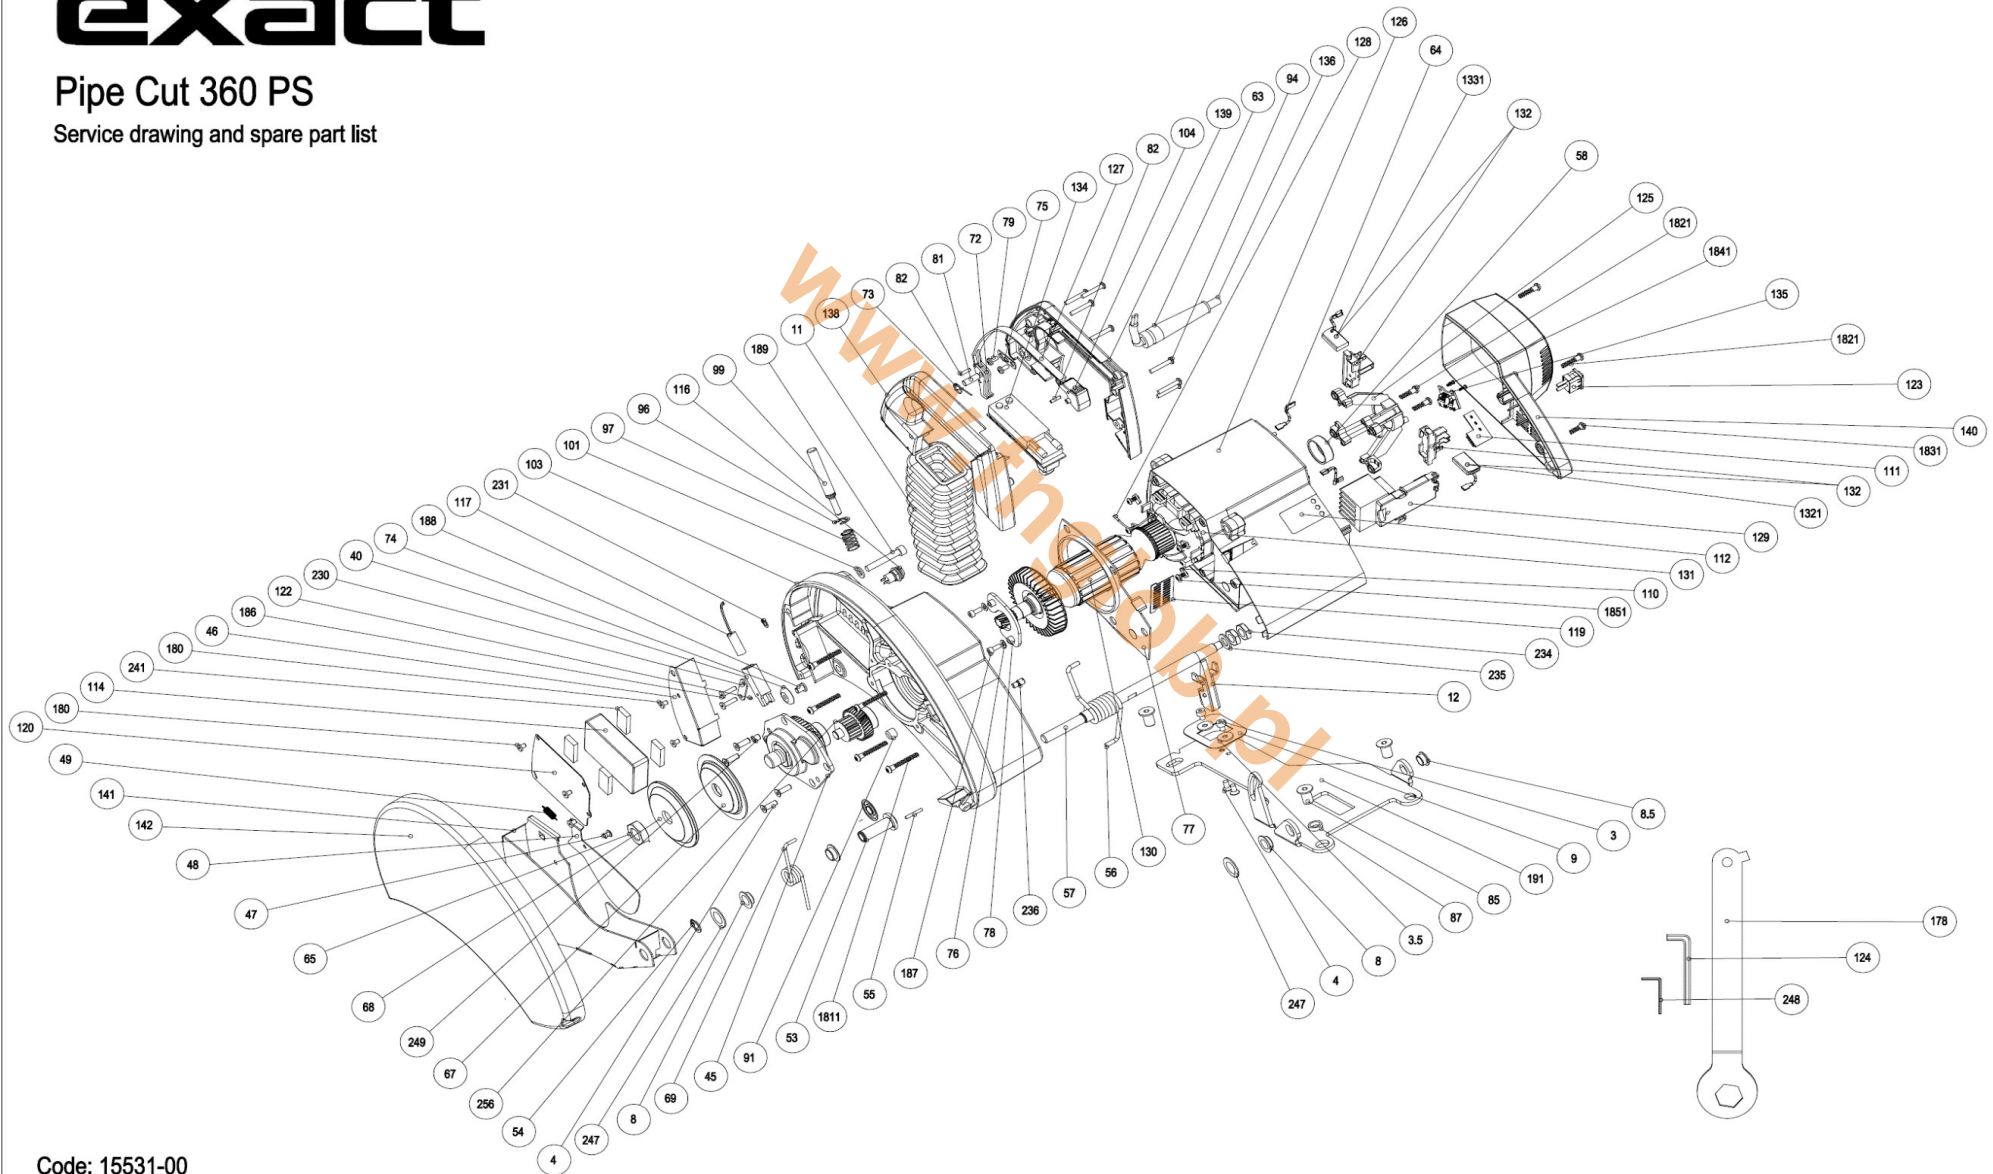

exact

Pipe Cut 360 PS

Service drawing and spare part list

Code: 15531-00

A

B

C

1441

1445