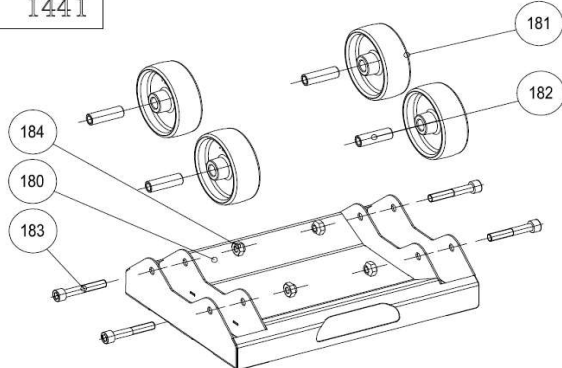

exact

Pipe Cut 360 PS

Service drawing and spare part list

Code: 15531-00

A

B

C

1441